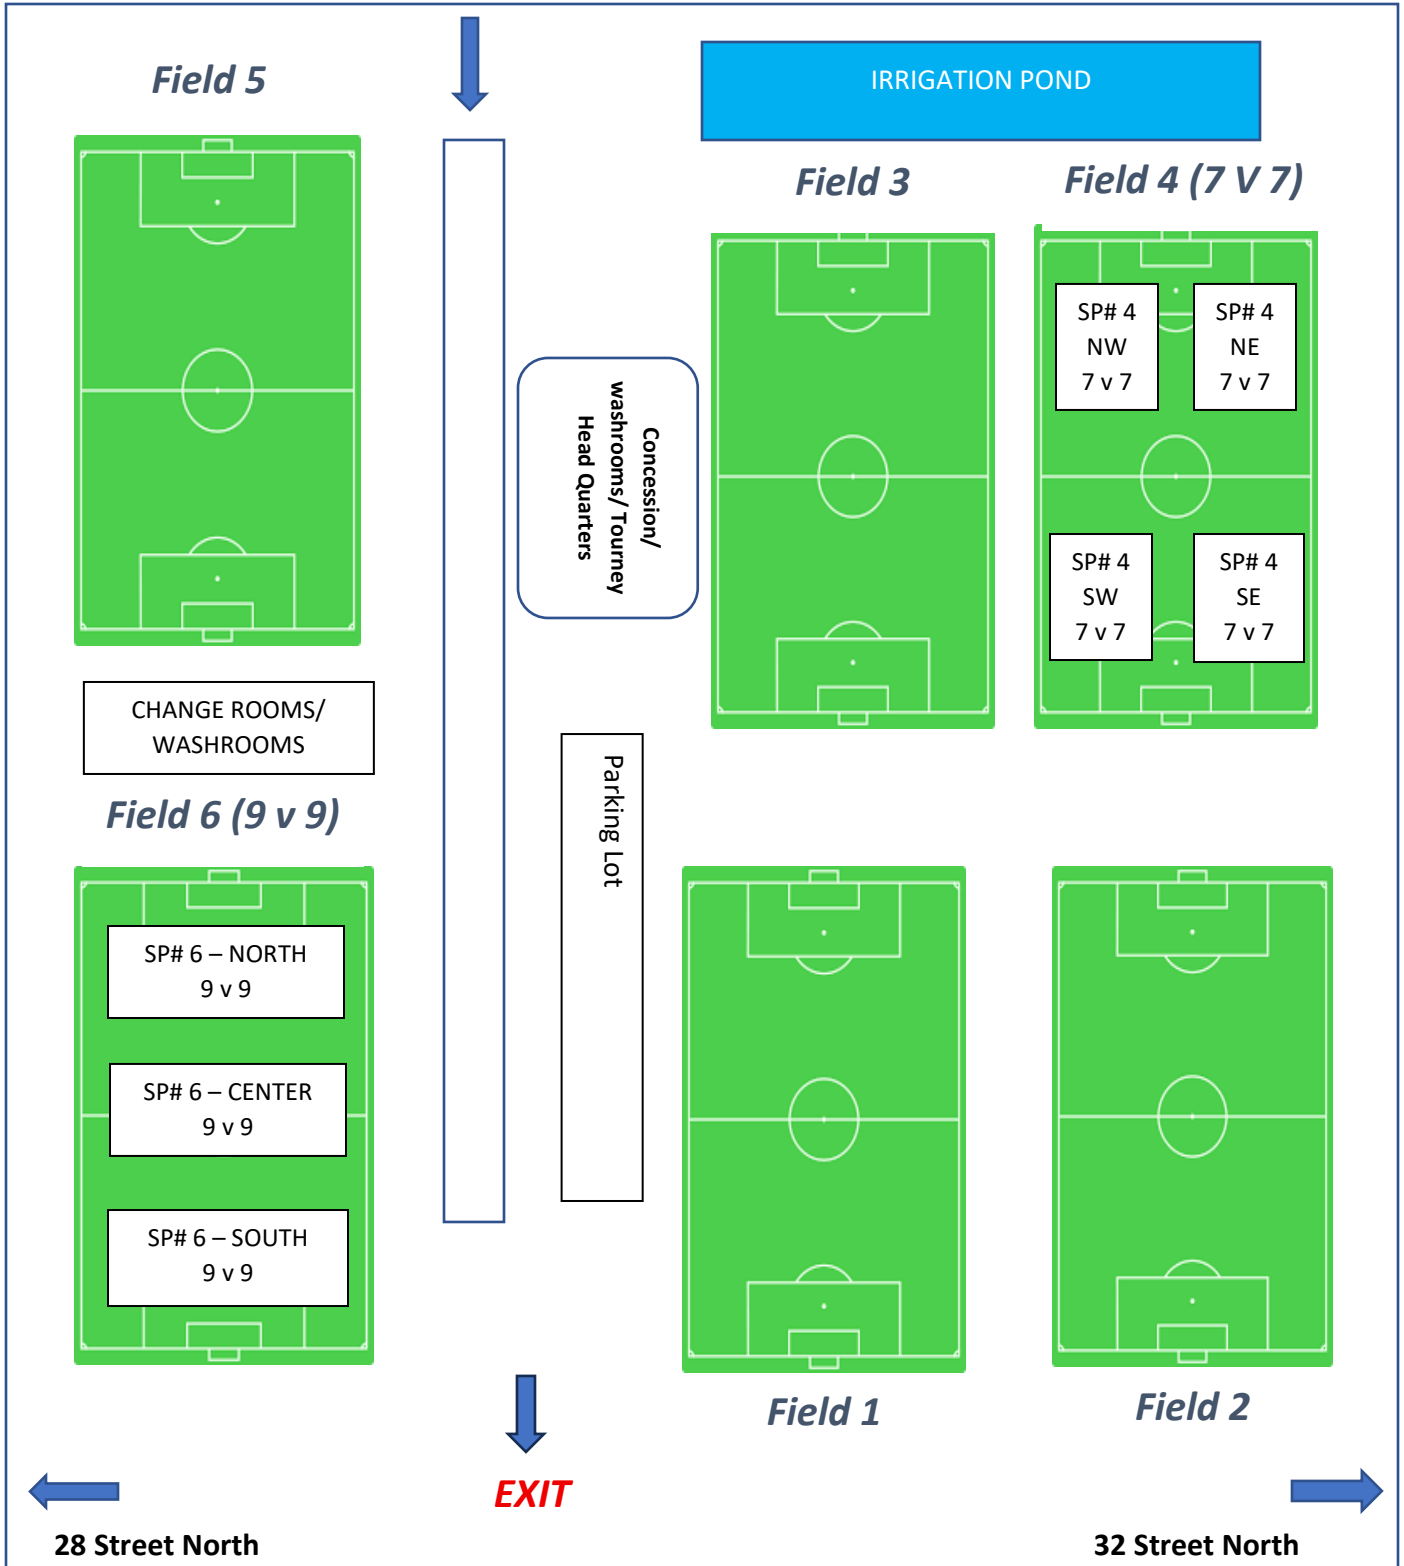

Entrance - GIFFEN RD. N

LETHBRIDGE SPORTS PARK - 2801 30 Ave N.